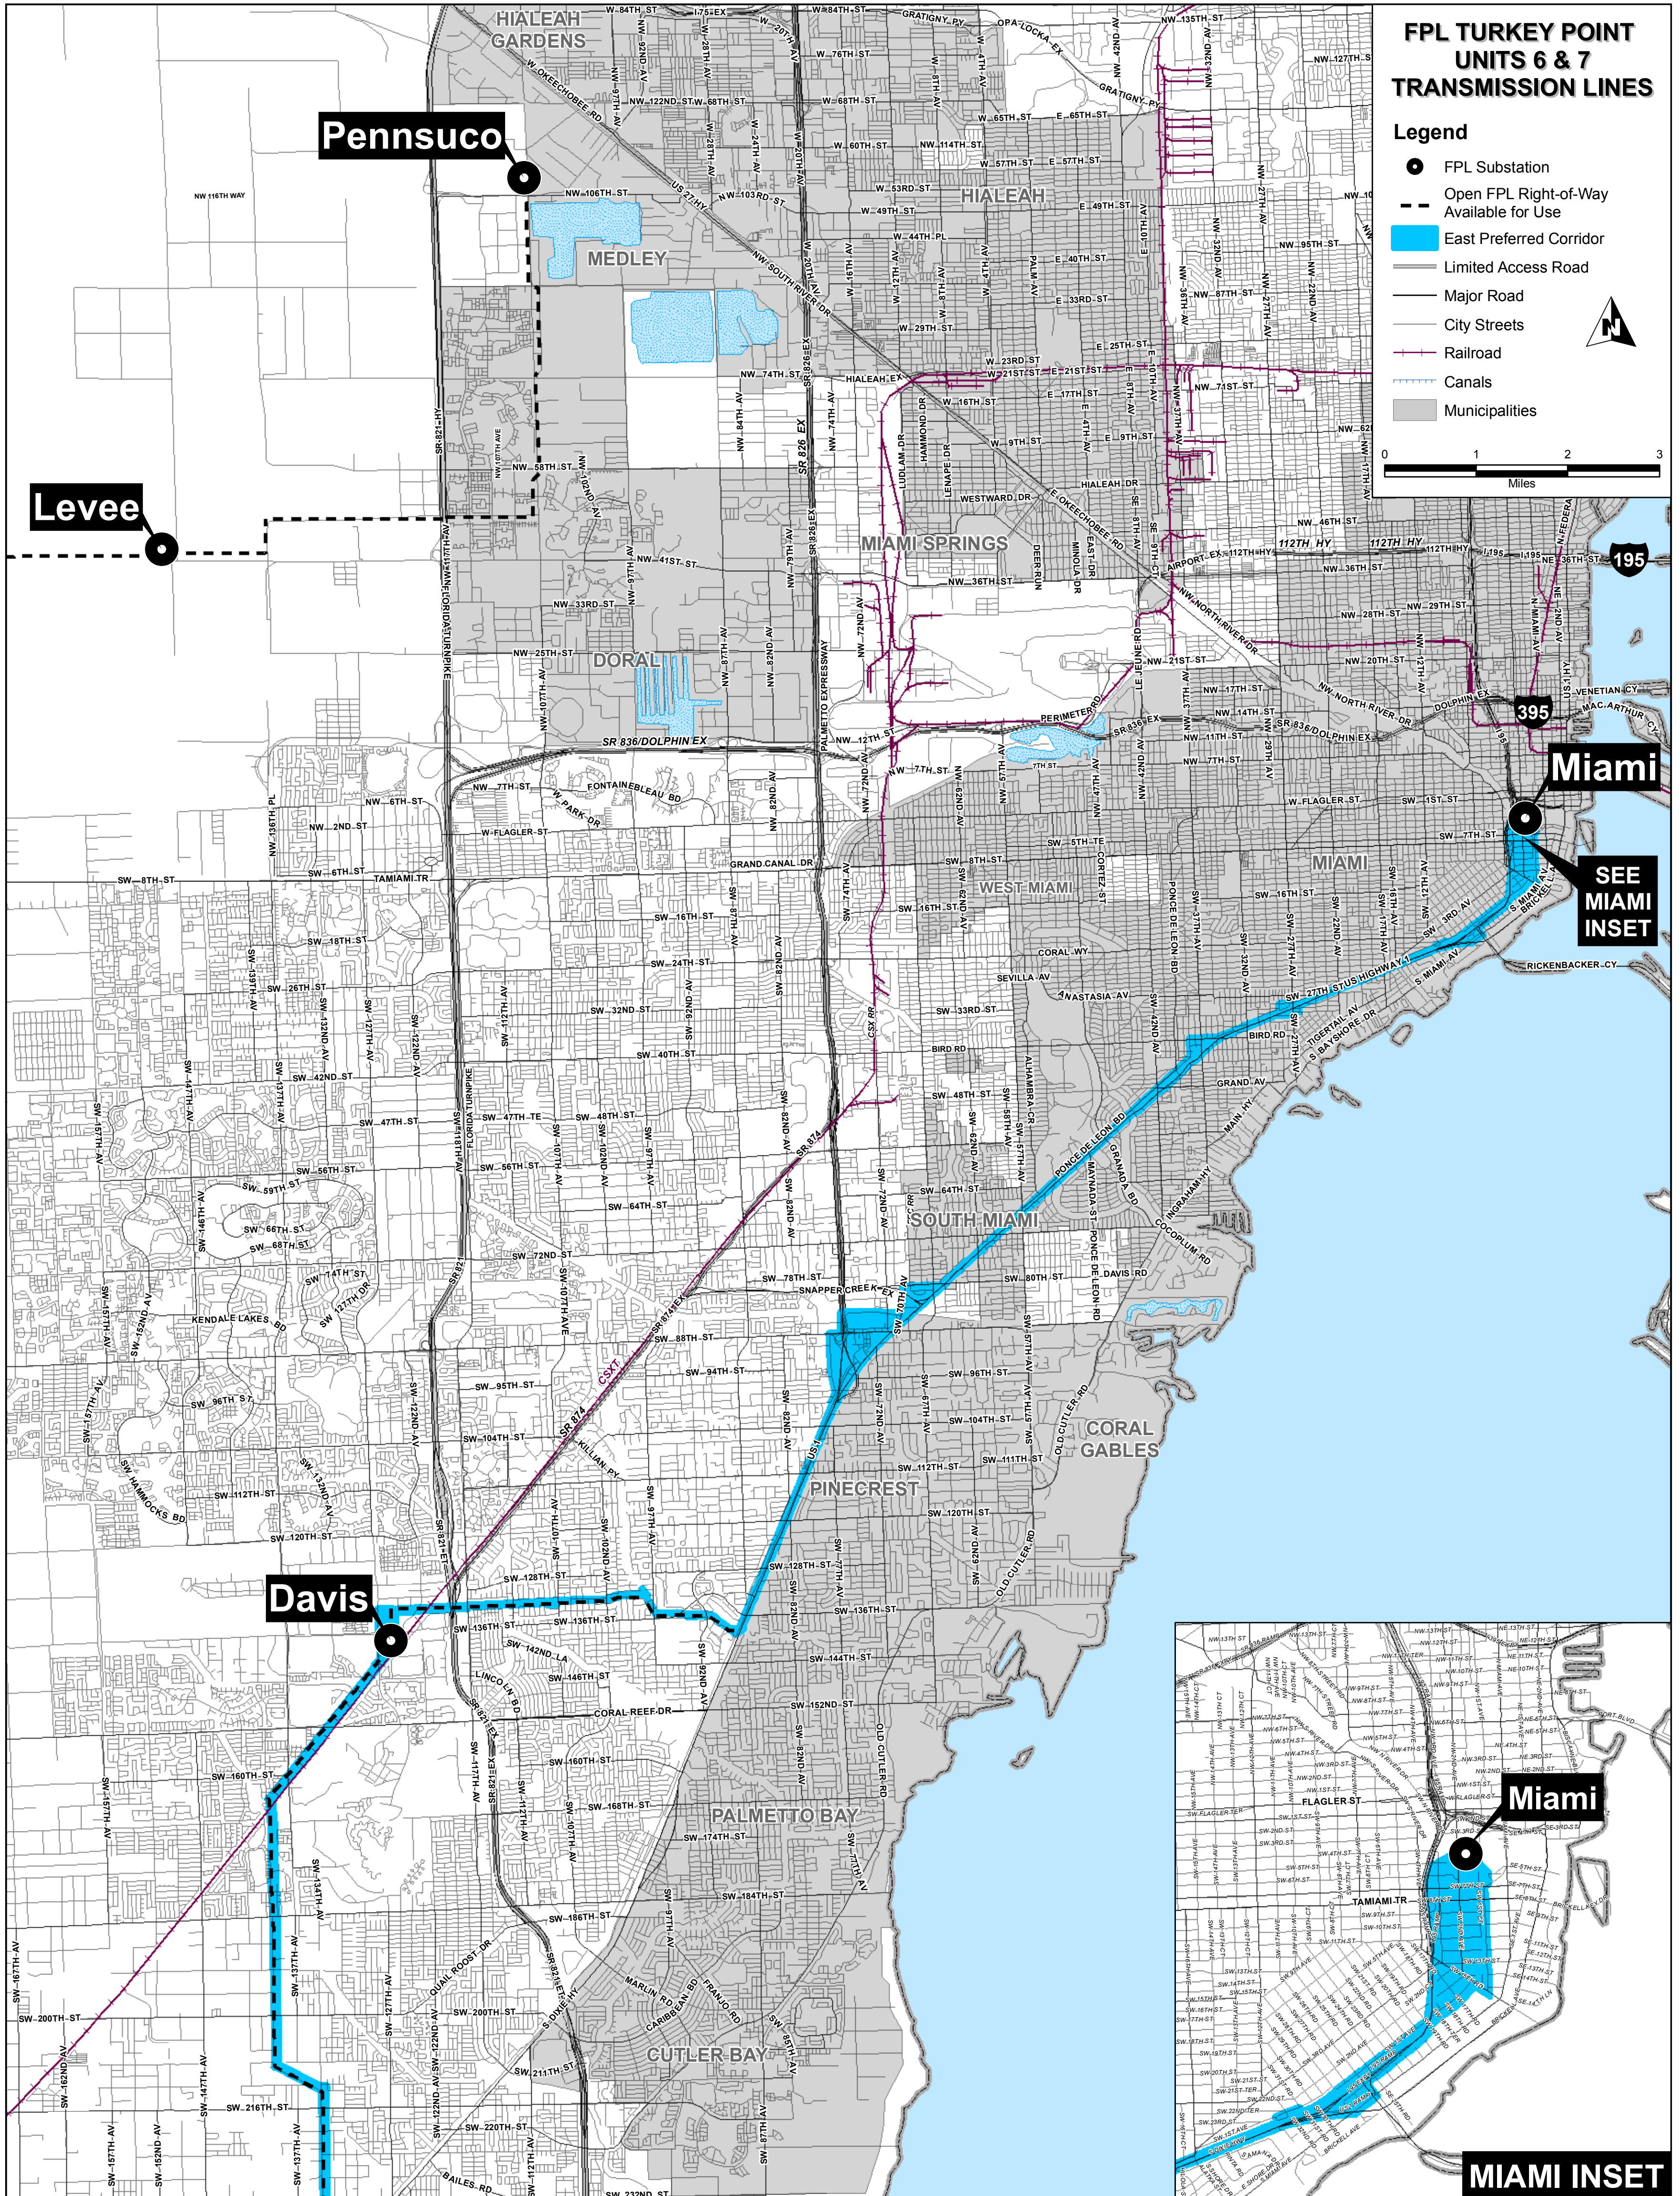

FPL'S PREFERRED CORRIDORS

FPL TURKEY POINT UNITS 6 & 7 TRANSMISSION LINES

- Legend**
- FPL Substation
 - - - Open FPL Right-of-Way Available for Use
 - █ East Preferred Corridor
 - Limited Access Road
 - Major Road
 - City Streets
 - Railroad
 - Canals
 - ▒ Municipalities

Miami

SEE MIAMI INSET

Miami

MIAMI INSET